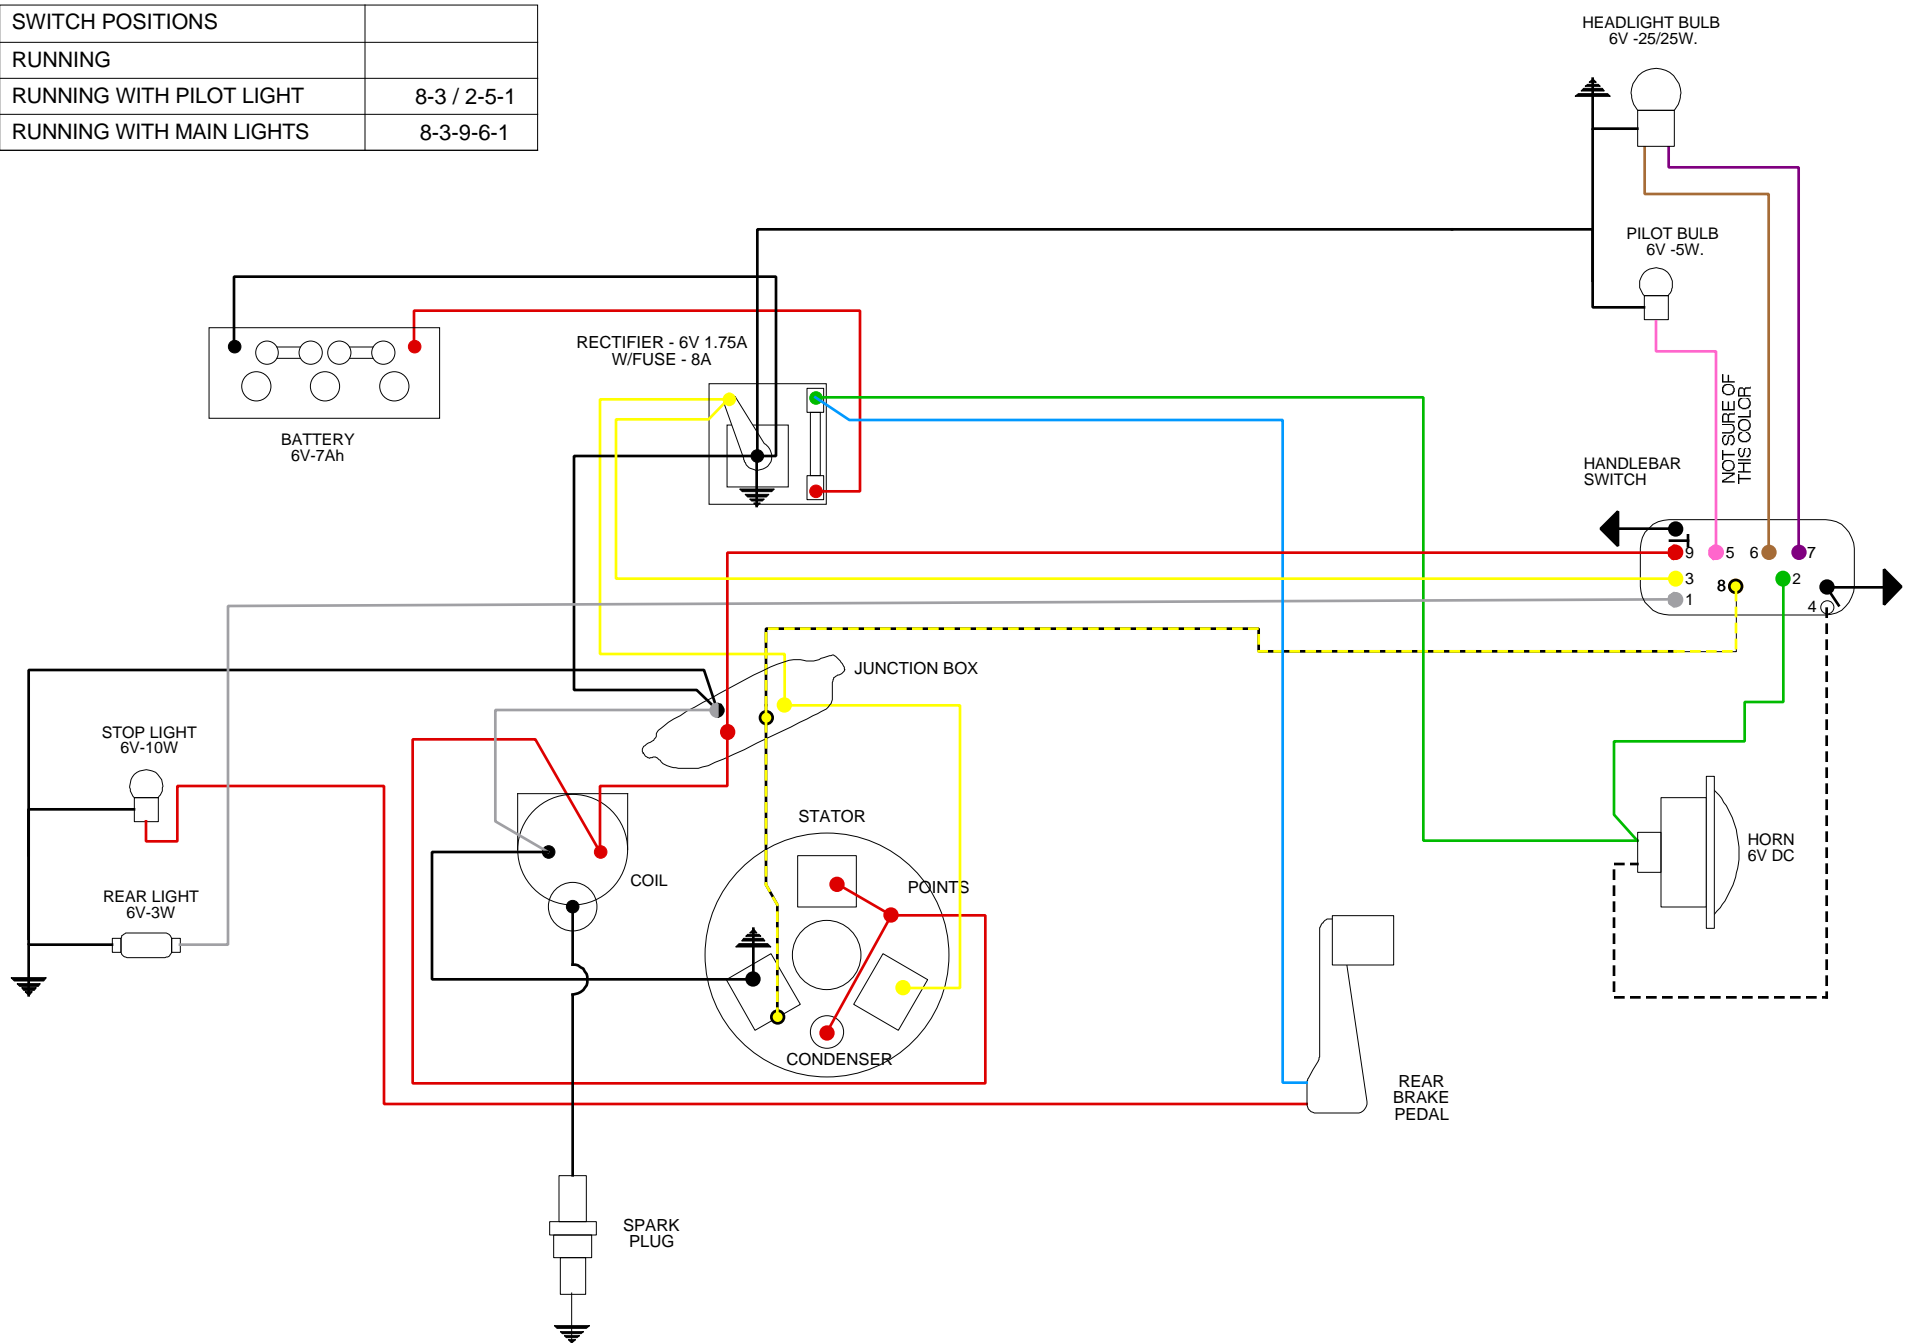

SWITCH POSITIONS	
RUNNING	
RUNNING WITH PILOT LIGHT	8-3 / 2-5-1
RUNNING WITH MAIN LIGHTS	8-3-9-6-1

scooterhelp.com

VESPA GL 150 (VLA1T) with battery

----- (WHITE)